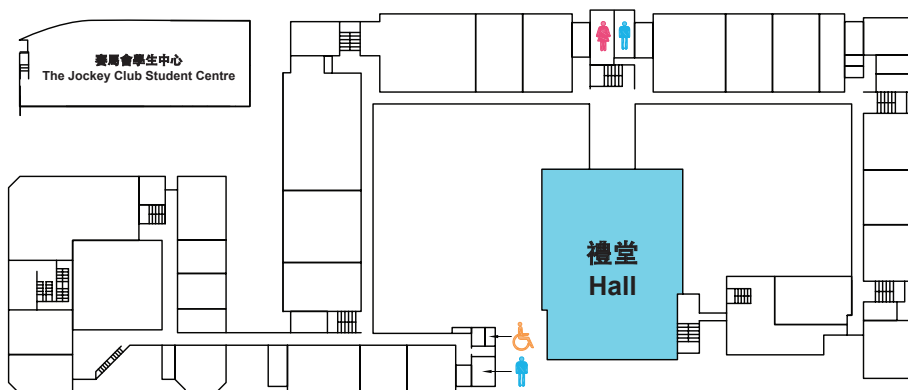

G/F

幸福街出入口
Fortune Street Entrance

IVE Hotel, Service & Tourism Studies

Career Expo 2012

- Exhibition
- Career Talks

1/F

26 April 2012 (Thursday)
10:00 am - 5:30 pm
Hall, 1/F
IVE (Haking Wong)

Career Talks and Guest Lectures

Floor Plan of the Exhibition Hall (1/F)

Note - Some talks are scheduled concurrently at different venues.
 - VTC reserves the right to make final amendment to the schedules and information.

Exhibitor List