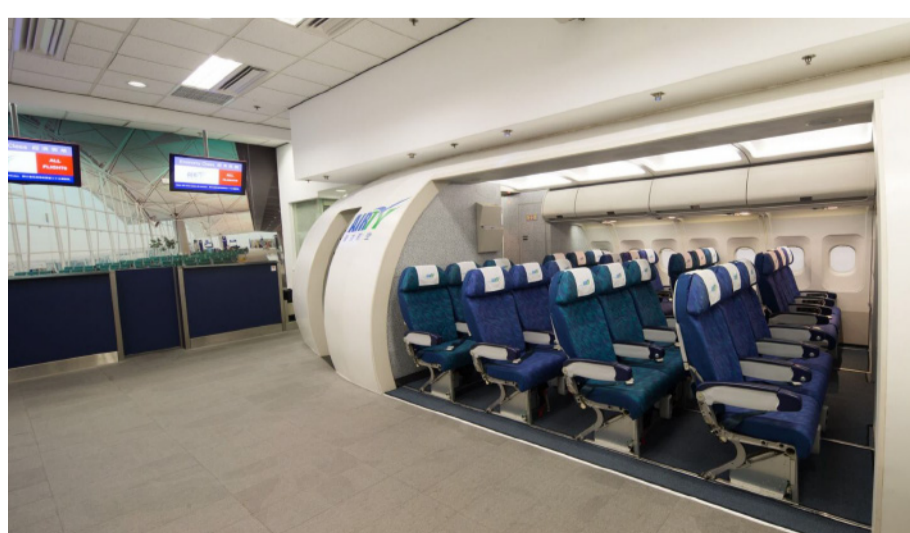

IVE (Tsing Yi), as one of the nine IVE campuses, provides full-time programmes and continuing professional education in areas covering business, engineering, and information technology disciplines. The campus is equipped with advanced teaching and learning facilities to help students acquire professional skills and get familiar with the industry operation. In addition to the Smart City Innovation Centre, IVE (Tsing Yi) also features the Tsing Yi Aviation Centre to provide practical training for the aviation and related service industries, as well as a Data Studio for practising data science and analytics related skills. Other teaching and learning facilities include the STEAM Education Centre, the SOPHIE Laboratory for Solar-Powered Electric Vehicles, and the Electrical Vehicle Training Centre which support the practical training of students and help them master the professional skills.

青衣航空中心
Tsing Yi Aviation Centre