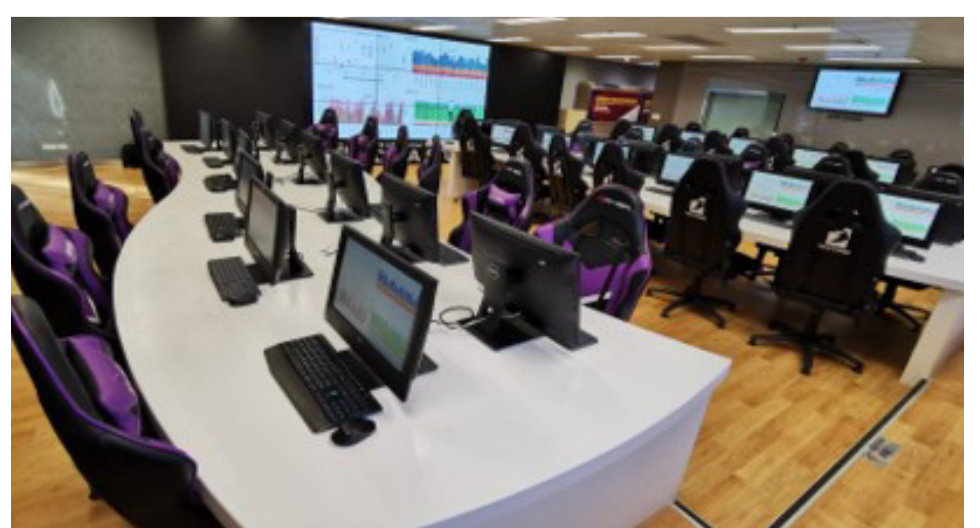

数据工作室
Data Studio