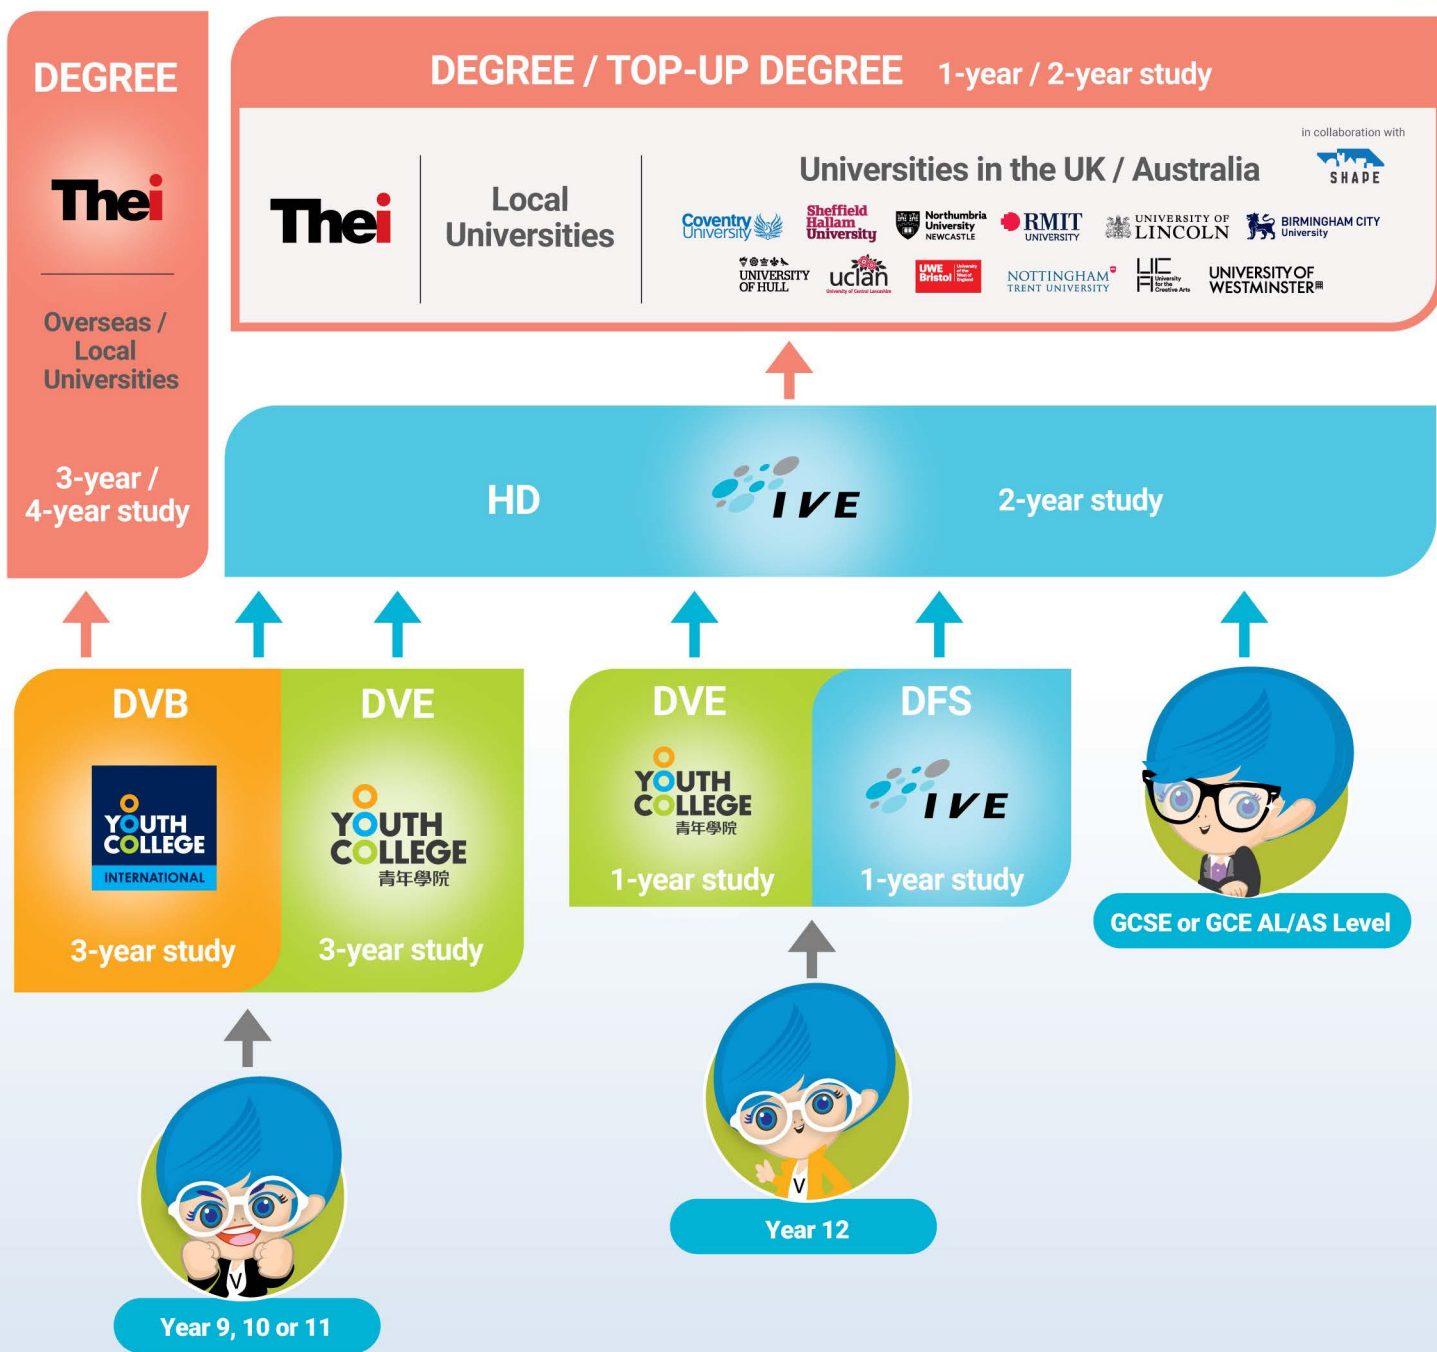

# Further your UK qualifications in Hong Kong at VTC

With your recognised UK qualifications, you can continue your studies at the Vocational Training Council (VTC) to achieve your learning goals all the way up to Degree level.

VTC is the largest vocational and professional education and training provider in Hong Kong, offering full-time programmes from Diploma to Degree levels across several member institutions.

UK Education levels / Qualifications	Eligible for VTC Programmes	Normal Duration of Study <sup>#</sup>
 <b>Completion of Year 9, 10 or 11</b>	Diploma of Vocational Baccalaureate (DVB) or Diploma of Vocational Education (DVE)	3 years
 <b>Completion of Year 12</b>	Diploma of Foundation Studies (DFS) or Diploma of Vocational Education (DVE)	1 year
 <b>Qualified in GCSE or GCE AL/AS Level</b> GCSE Grade D in English and Grade C in 4 other subjects (Incl. 1 other language subject) or GCE AL/AS Grade E in 5 subjects (Incl. English and 1 other language subject)	Higher Diploma programmes	2 years

# Get on board the VTC "through-train"

The progression pathway to higher qualifications is all set out for you

DFS - Diploma of Foundation Studies  
DVB - Diploma of Vocational Baccalaureate

DVE - Diploma of Vocational Education  
HD - Higher Diploma

\* Non-local students are eligible to apply for Higher Diploma or Degree programmes only.

Information on this leaflet is intended for reference only. The latest announcement and information on VTC website shall prevail in case of any discrepancies.