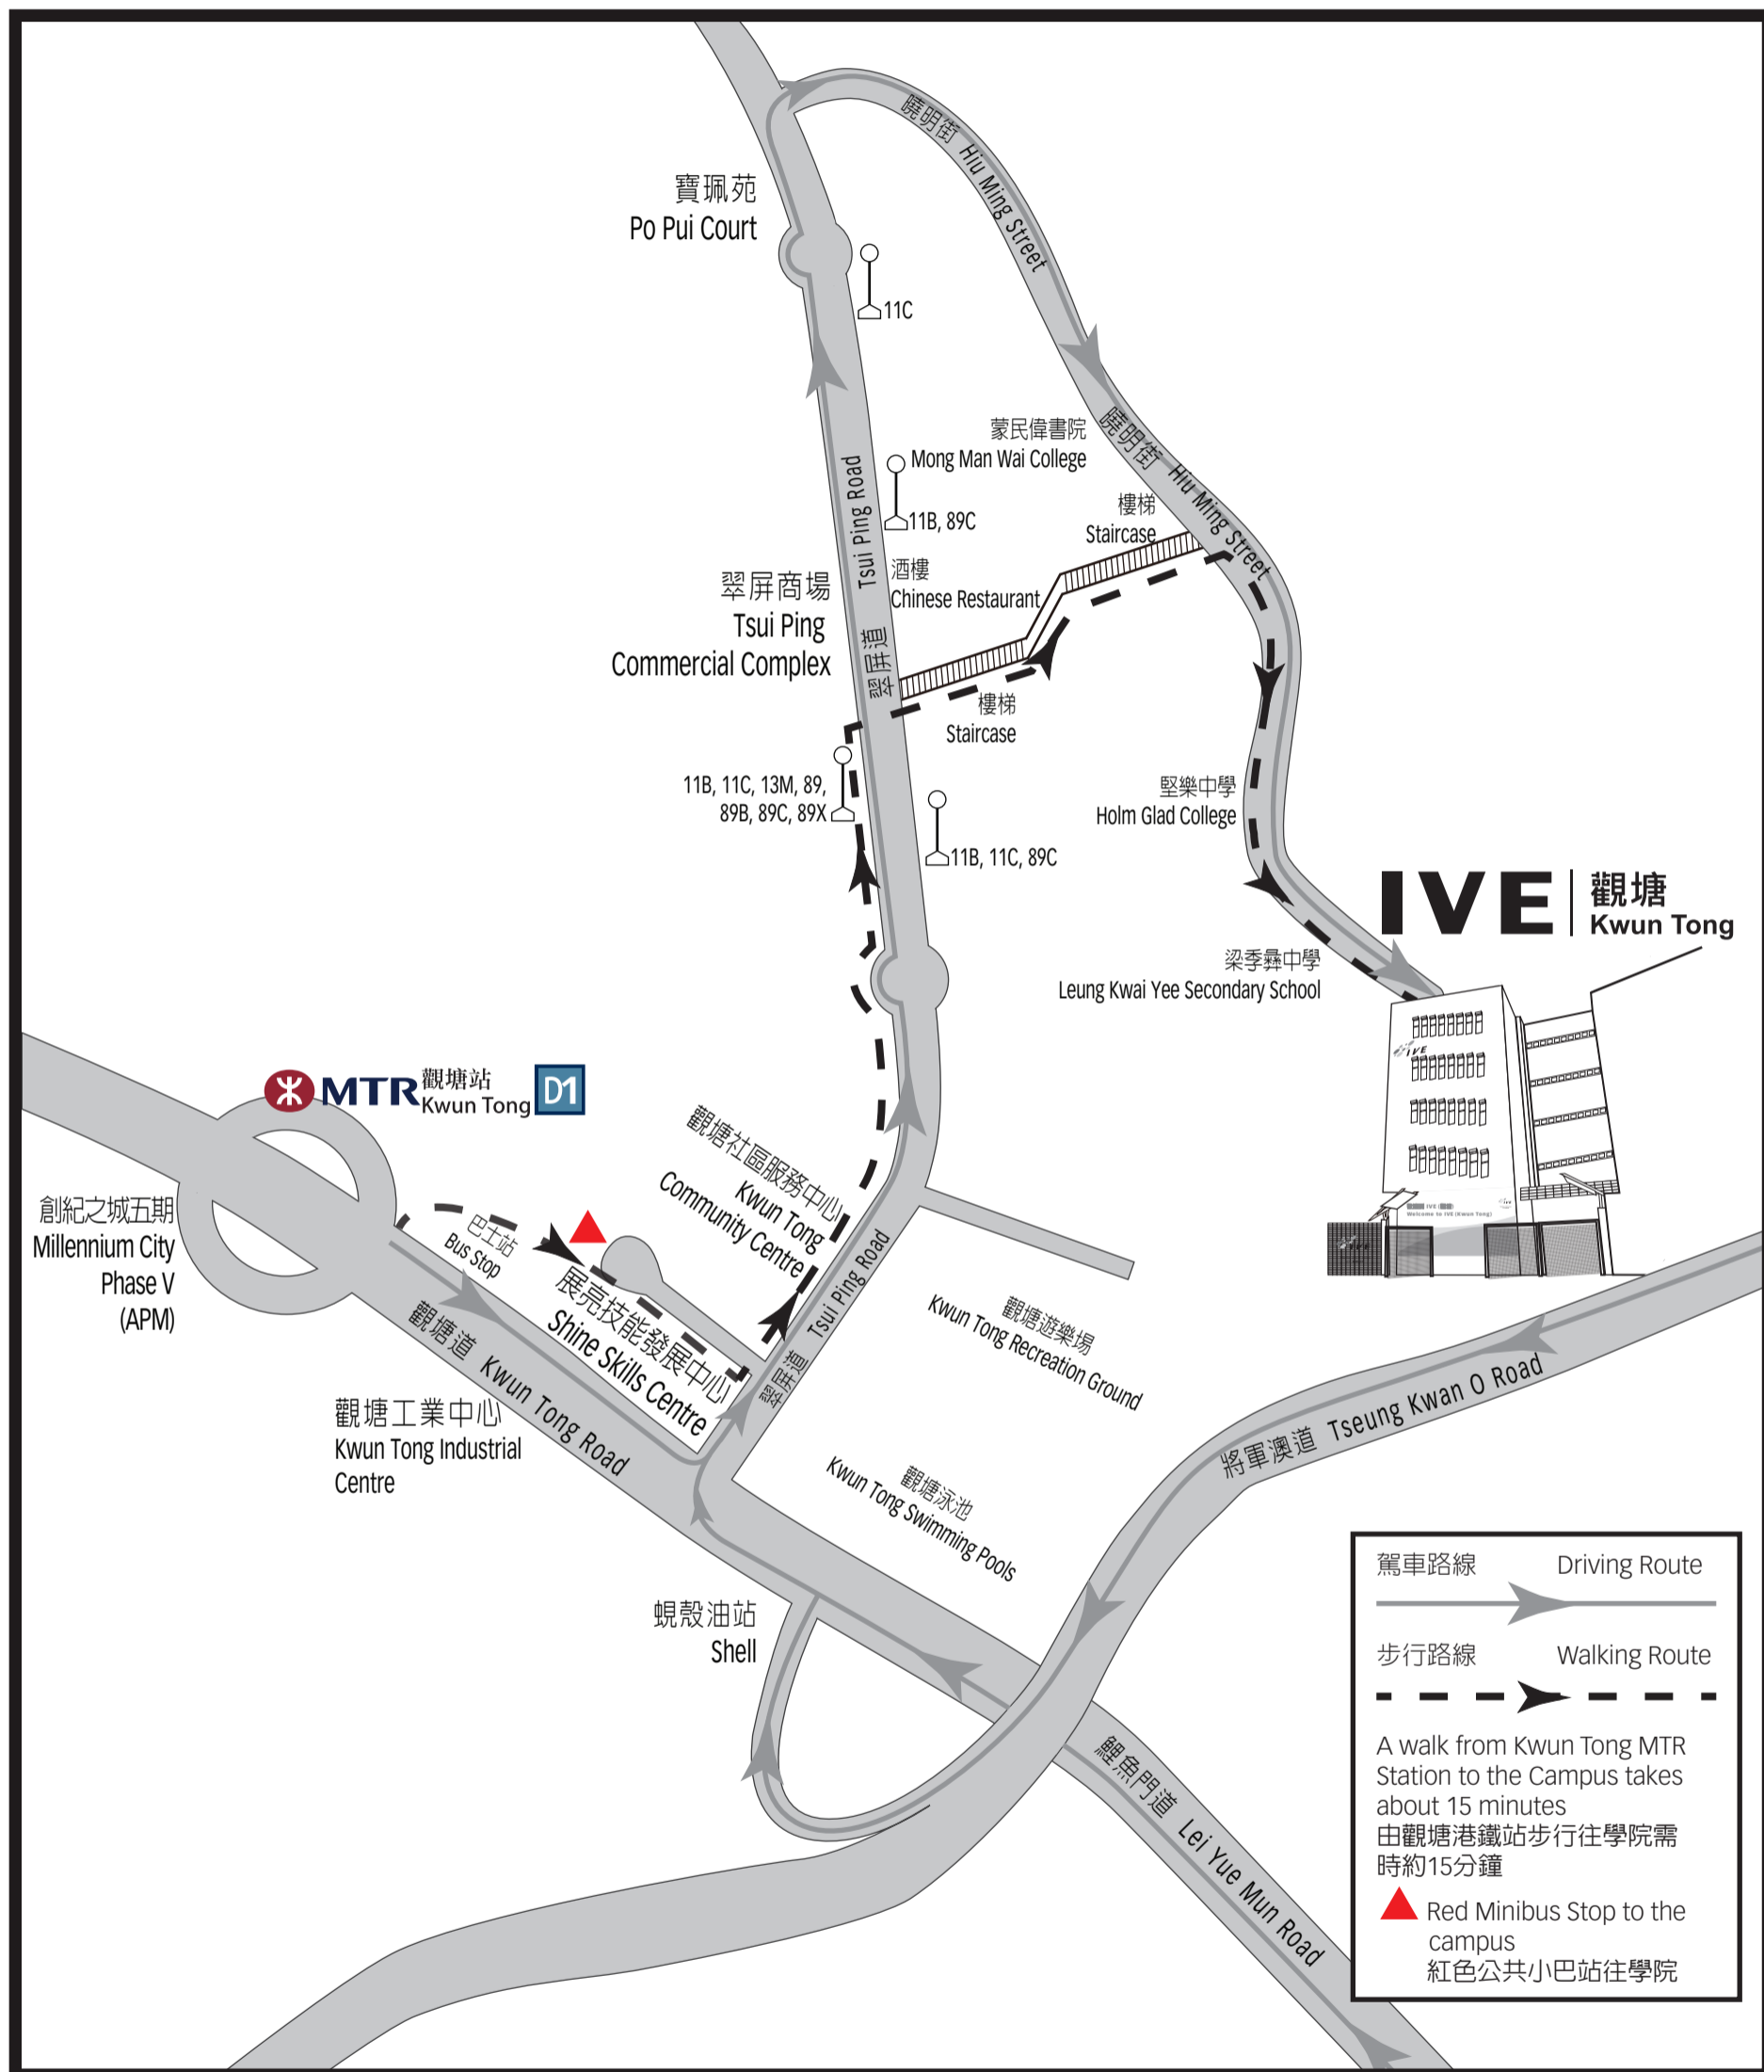

Location Map of IVE (Kwun Tong)

香港專業教育學院 (觀塘) 院校地圖

九龍觀塘曉明街廿五號
25 Hiu Ming Street, Kwun Tong, Kowloon

電話 Tel: 2727 4331
傳真 Fax: 2346 6012

www.ive.edu.hk/kwuntong